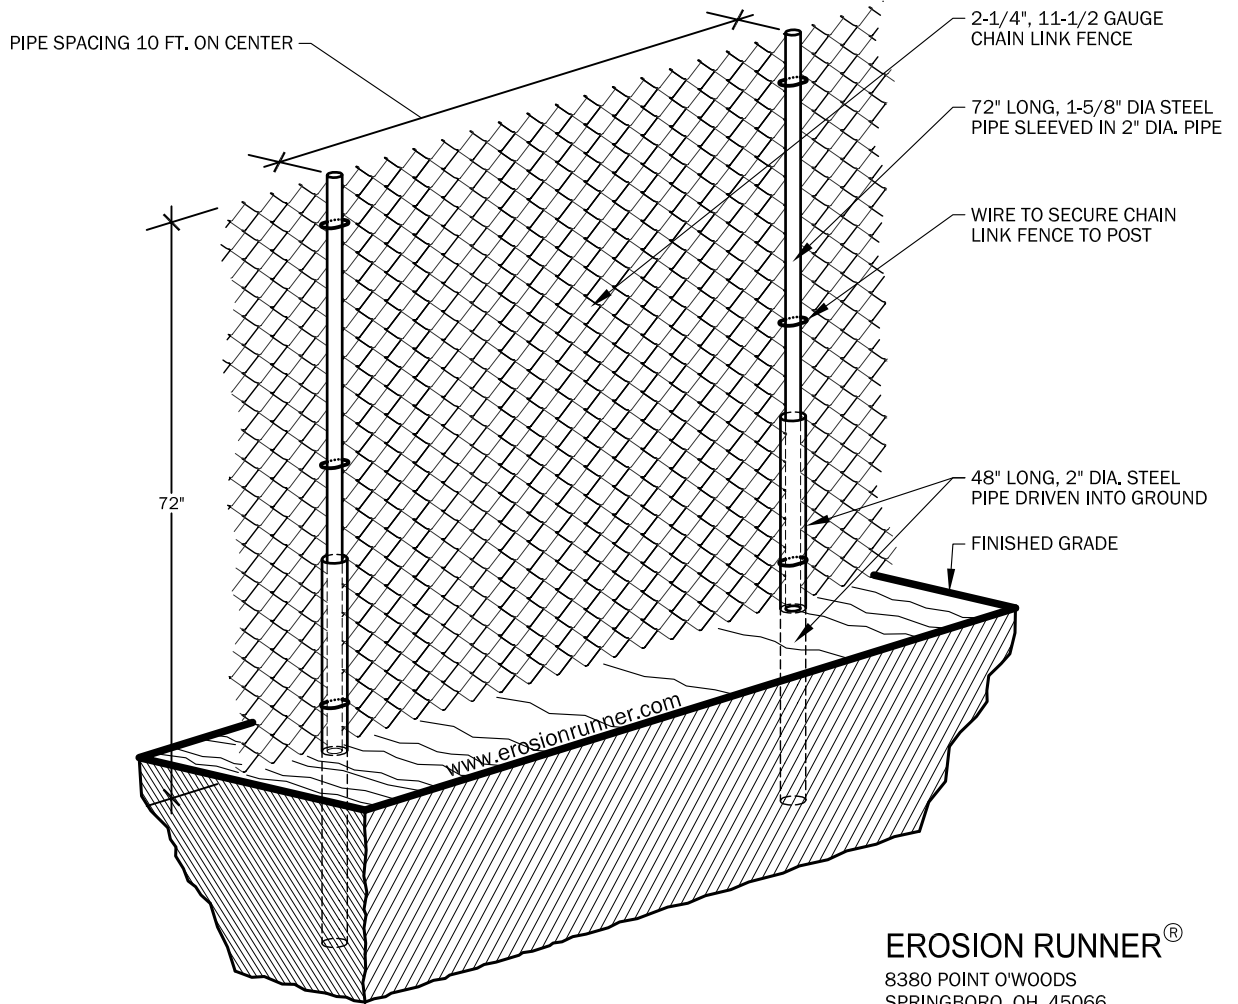

Temporary Chain Link Fence #1

72ch / 48pipe / 72pipe / 10oc

EROSION RUNNER®

8380 POINT O'WOODS
SPRINGBORO, OH 45066
PHONE: (937) 435-5019
FAX: (937) 435-4208
www.erosionrunner.com